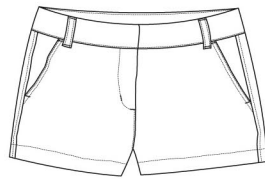

### 3" INSEAM

W30003

W30007

W30008

W30009

W30015

W30016

OPEN STOCK  
SIZE 0-12  
MSRP: **\$58**