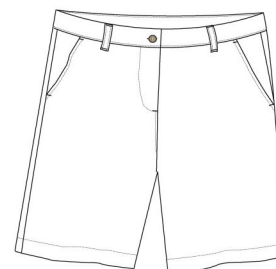

### 9" INSEAM

W90001

W90005

W90006

W90011

W90015

W90018

OPEN STOCK  
SIZE 0-14  
MSRP: **\$58**